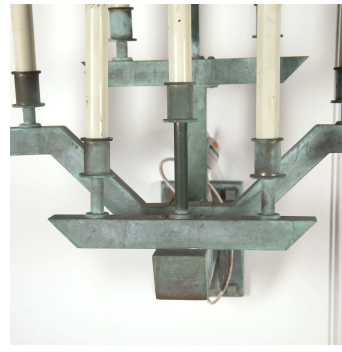

LORFORDS

Pair of Large Verdigris Bronze Wall Sconces

PRODUCT DESCRIPTION

Pair of large 1930's verdigris bronze 10 branch wall sconces.

DIMENSIONS

Width	0.0000
Height	0.0000
Depth	0.0000