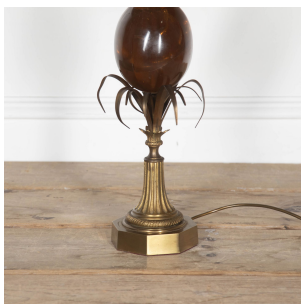

LT4532469

20th Century Maison Charles Bronze Lamp **£2,950.00**

W: 45 cm (17 3/4")
H: 90 cm (35 7/16")
D: 45 cm (17 3/4")

20th century extremely rare bronze Maison Charles, (the most famous lighting and bronze foundry in France) to include the original bronze shade.

Stamped Maison Charles to the base.

This item has passed PAT testing according to UK standards.

Materials & Techniques: ['138']
Condition: Excellent
Period: 20th Cent

30 Long Street, Tetbury
Gloucestershire GL8 8AQ
T: 01666 505 111

Hangar One & Hangar Two
Babdown Airfield, Gloucestershire GL8 8YL
T: 01666 503970/502199