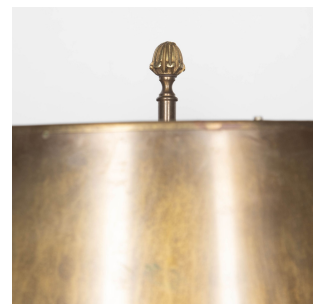

LT4532469

20th Century Maison Charles Bronze Lamp **£2,950.00**

W: 45 cm (17 3/4")
H: 90 cm (35 7/16")
D: 45 cm (17 3/4")

20th century extremely rare bronze Maison Charles, (the most famous lighting and bronze foundry in France) to include the original bronze shade.

Stamped Maison Charles to the base.

This item has passed PAT testing according to UK standards.

Materials & Techniques: ['138']
Condition: Excellent
Period: 20th Cent

30 Long Street, Tetbury
Gloucestershire GL8 8AQ
T: 01666 505 111

Hangar One & Hangar Two
Babdown Airfield, Gloucestershire GL8 8YL
T: 01666 503970/502199