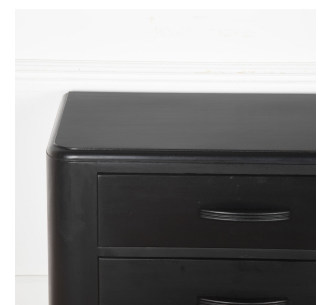

CC7333313

Pair of Mid-Century Ebonised Chests of Drawers **£1,850.00**

W: 77 cm (30 5/16")
H: 71 cm (27 15/16")
D: 42 cm (16 9/16")

Pair of 1950's ebonised art deco style chest of drawers.

Each with three drawers, rounded corners and a rounded pedestal base.

Single wooden handle to the drawers.

Would make a nice pair of bedsides.

Materials & Techniques: Wood
Condition: Good
Period: 20th Cent

50 Long Street, Tetbury
Gloucestershire GL8 8AQ
T: 01666 505 111

Hangar One & Hangar Two
Babdown Airfield, Gloucestershire GL8 8YL
T: 01666 503970/502199